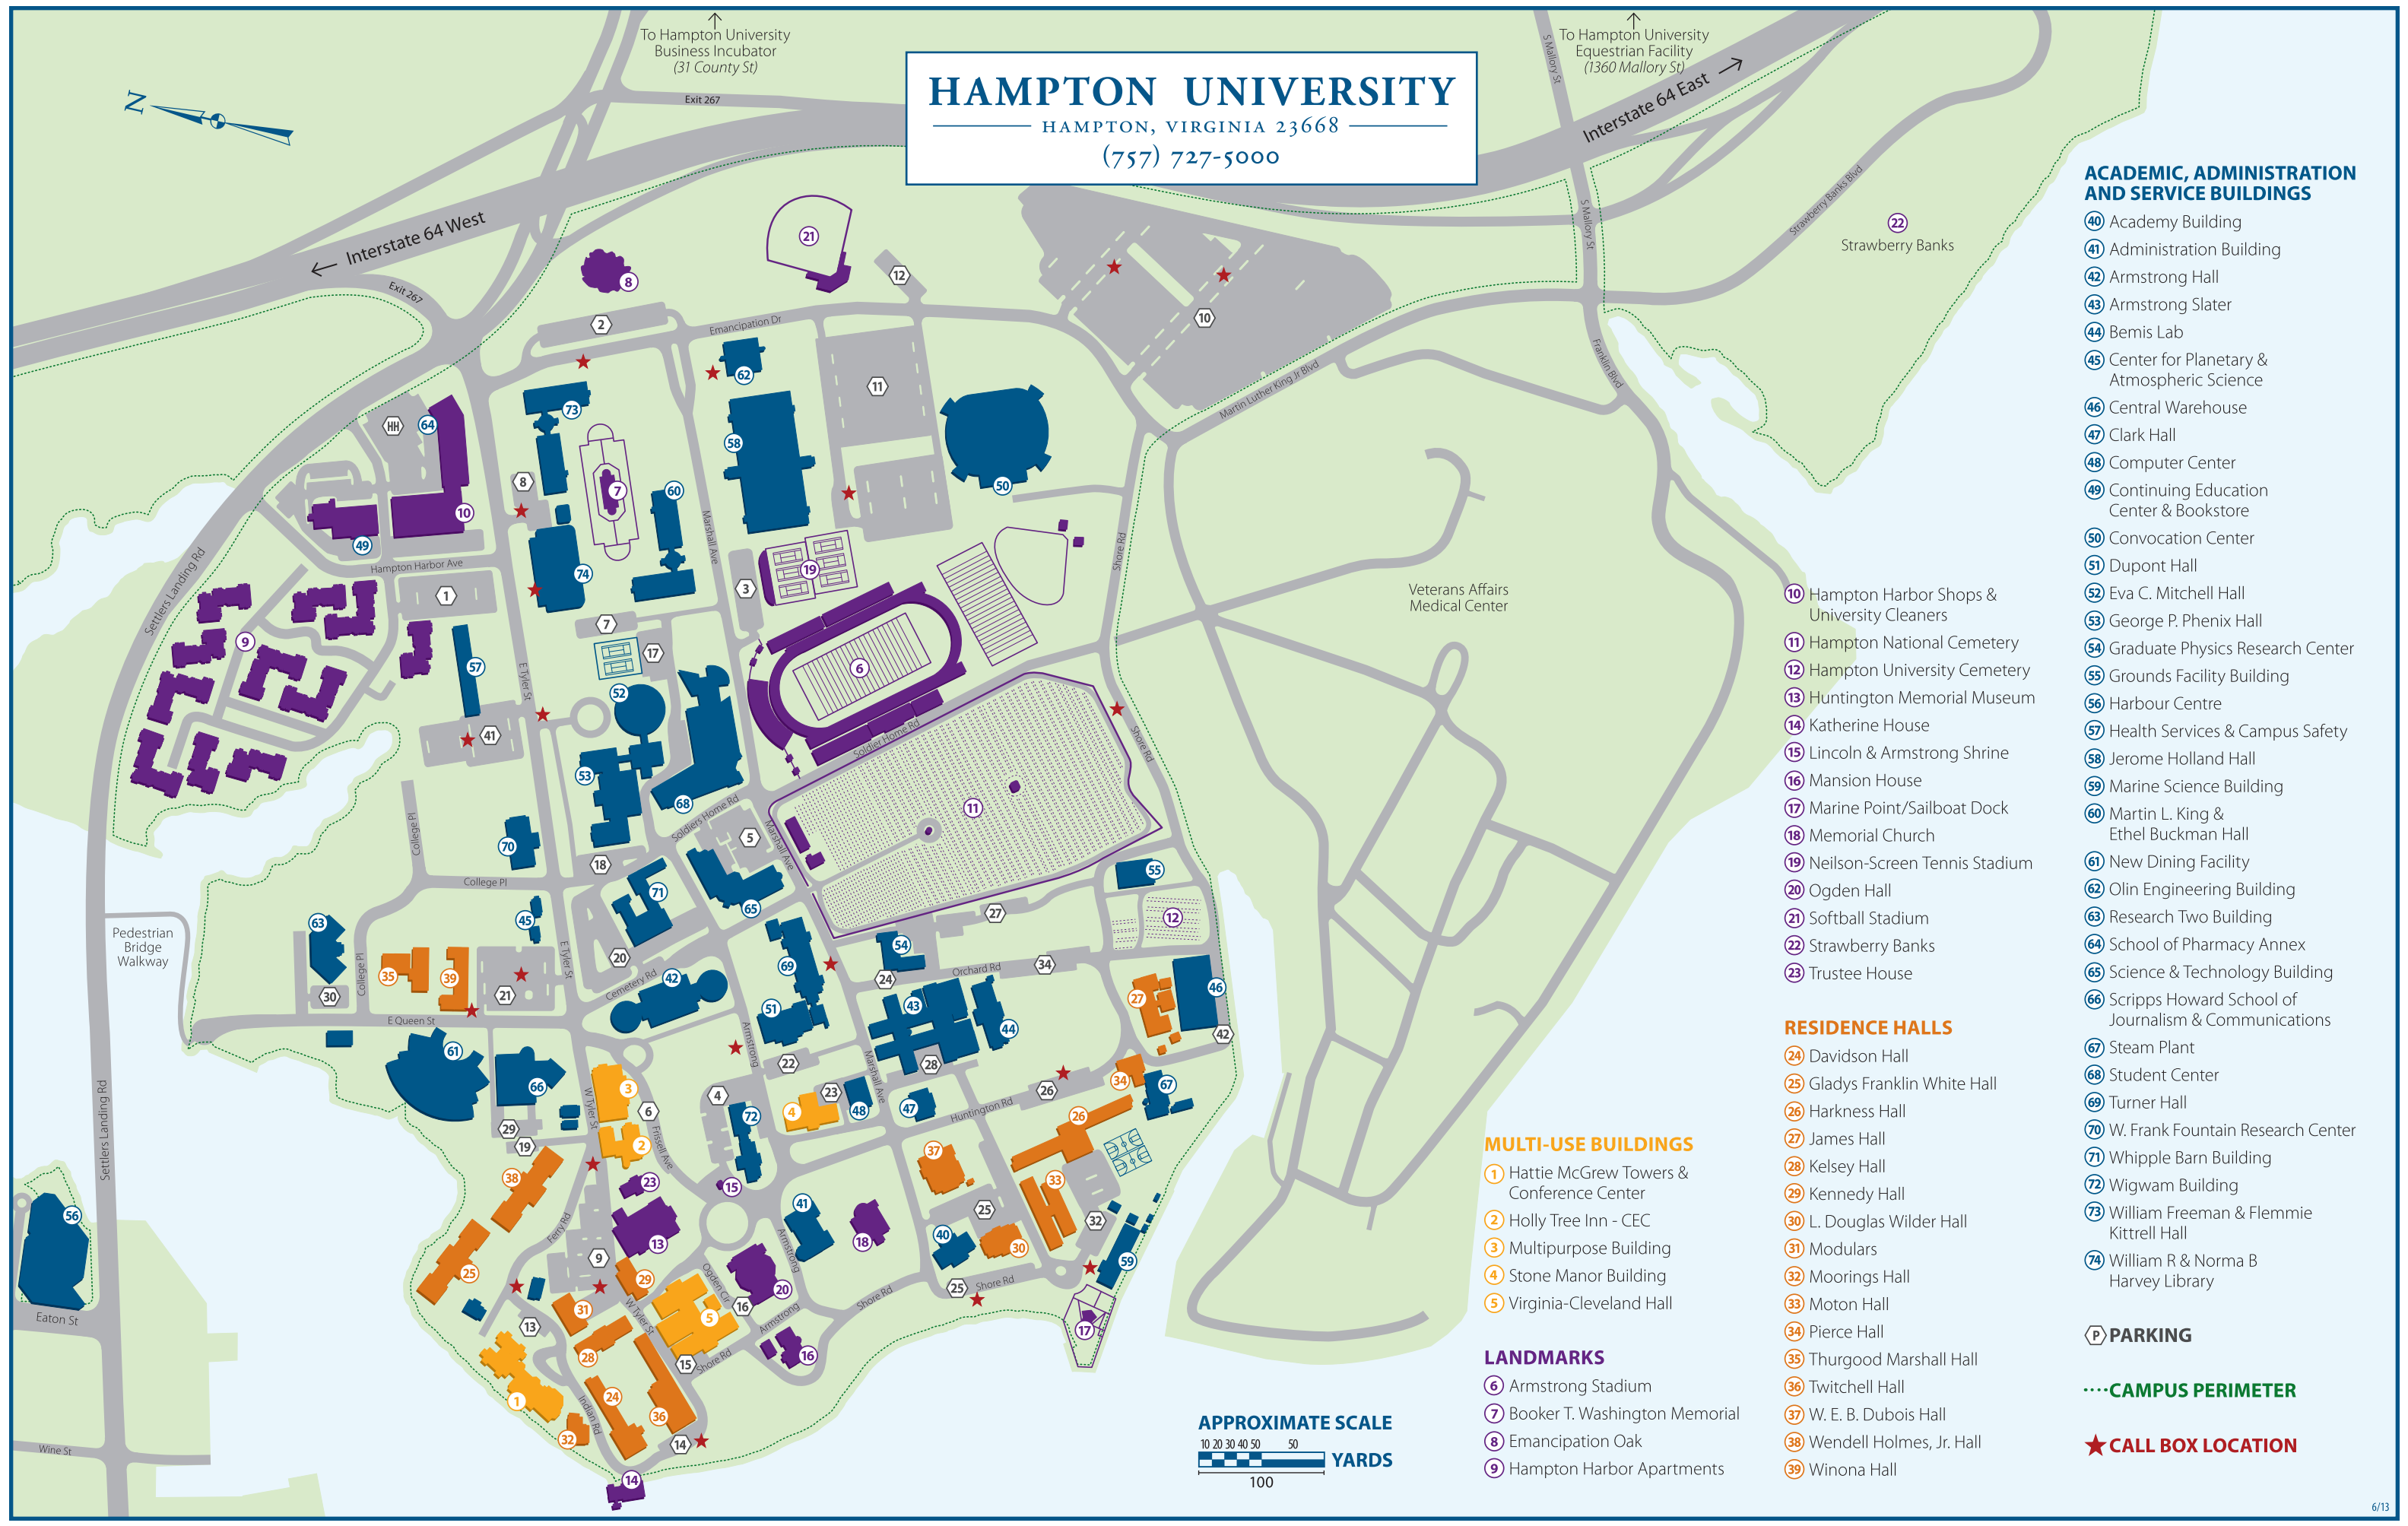

HAMPTON UNIVERSITY

HAMPTON, VIRGINIA 23668
(757) 727-5000

ACADEMIC, ADMINISTRATION AND SERVICE BUILDINGS

- 40 Academy Building
- 41 Administration Building
- 42 Armstrong Hall
- 43 Armstrong Slater
- 44 Bemis Lab
- 45 Center for Planetary & Atmospheric Science
- 46 Central Warehouse
- 47 Clark Hall
- 48 Computer Center
- 49 Continuing Education Center & Bookstore
- 50 Convocation Center
- 51 Dupont Hall
- 52 Eva C. Mitchell Hall
- 53 George P. Phenix Hall
- 54 Graduate Physics Research Center
- 55 Grounds Facility Building
- 56 Harbour Centre
- 57 Health Services & Campus Safety
- 58 Jerome Holland Hall
- 59 Marine Science Building
- 60 Martin L. King & Ethel Buckman Hall
- 61 New Dining Facility
- 62 Olin Engineering Building
- 63 Research Two Building
- 64 School of Pharmacy Annex
- 65 Science & Technology Building
- 66 Scripps Howard School of Journalism & Communications
- 67 Steam Plant
- 68 Student Center
- 69 Turner Hall
- 70 W. Frank Fountain Research Center
- 71 Whipple Barn Building
- 72 Wigwam Building
- 73 William Freeman & Flemma Kittrell Hall
- 74 William R & Norma B Harvey Library

RESIDENCE HALLS

- 24 Davidson Hall
- 25 Gladys Franklin White Hall
- 26 Harkness Hall
- 27 James Hall
- 28 Kelsey Hall
- 29 Kennedy Hall
- 30 L. Douglas Wilder Hall
- 31 Modulars
- 32 Moorings Hall
- 33 Moton Hall
- 34 Pierce Hall
- 35 Thurgood Marshall Hall
- 36 Twitchell Hall
- 37 W. E. B. Dubois Hall
- 38 Wendell Holmes, Jr. Hall
- 39 Winona Hall

MULTI-USE BUILDINGS

- 1 Hattie McGrew Towers & Conference Center
- 2 Holly Tree Inn - CEC
- 3 Multipurpose Building
- 4 Stone Manor Building
- 5 Virginia-Cleveland Hall

LANDMARKS

- 6 Armstrong Stadium
- 7 Booker T. Washington Memorial
- 8 Emancipation Oak
- 9 Hampton Harbor Apartments

PARKING

---CAMPUS PERIMETER

★ CALL BOX LOCATION