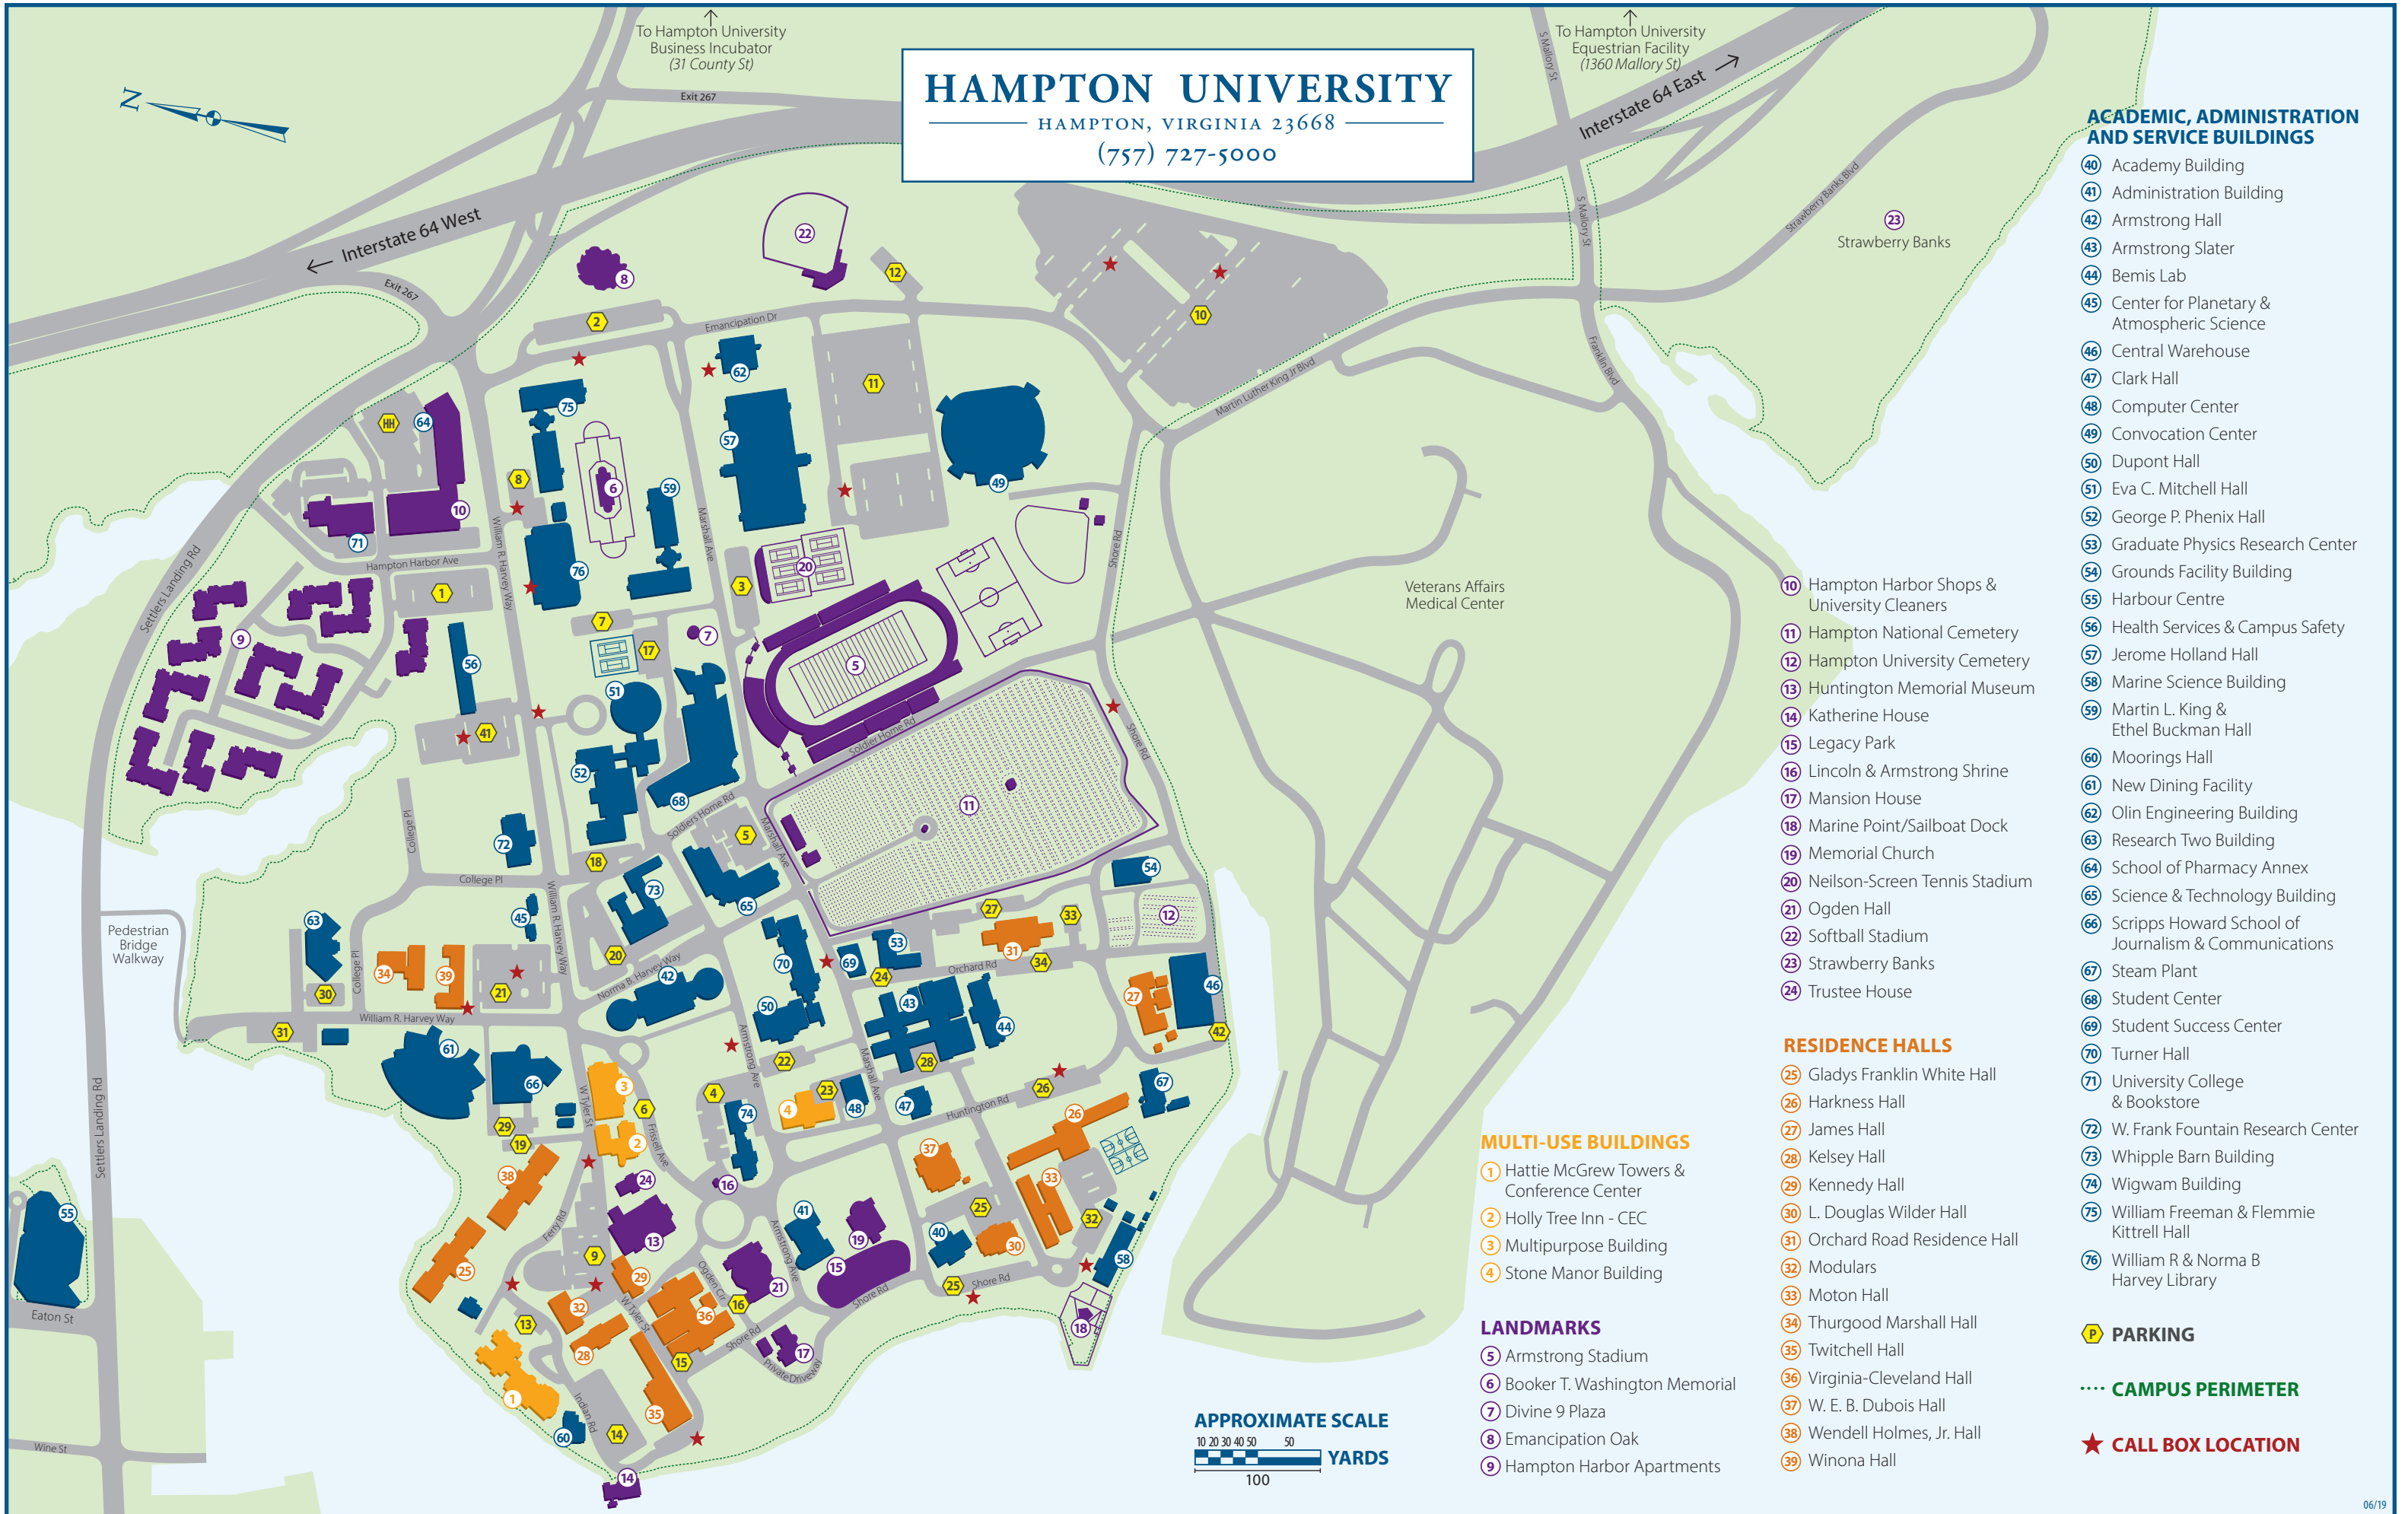

## ACADEMIC, ADMINISTRATION AND SERVICE BUILDINGS

- 40 Academy Building
- 41 Administration Building
- 42 Armstrong Hall
- 43 Armstrong Slater
- 44 Bemis Lab
- 45 Center for Planetary & Atmospheric Science
- 46 Central Warehouse
- 47 Clark Hall
- 48 Computer Center
- 49 Convocation Center
- 50 Dupont Hall
- 51 Eva C. Mitchell Hall
- 52 George P. Phenix Hall
- 53 Graduate Physics Research Center
- 54 Grounds Facility Building
- 55 Harbour Centre
- 56 Health Services & Campus Safety
- 57 Jerome Holland Hall
- 58 Marine Science Building
- 59 Martin L. King & Ethel Buckman Hall
- 60 Moorings Hall
- 61 New Dining Facility
- 62 Olin Engineering Building
- 63 Research Two Building
- 64 School of Pharmacy Annex
- 65 Science & Technology Building
- 66 Scripps Howard School of Journalism & Communications
- 67 Steam Plant
- 68 Student Center
- 69 Student Success Center
- 70 Turner Hall
- 71 University College & Bookstore
- 72 W. Frank Fountain Research Center
- 73 Whipple Barn Building
- 74 Wigwam Building
- 75 William Freeman & Flemma Kittrell Hall
- 76 William R & Norma B Harvey Library

## RESIDENCE HALLS

- 25 Gladys Franklin White Hall
- 26 Harkness Hall
- 27 James Hall
- 28 Kelsey Hall
- 29 Kennedy Hall
- 30 L. Douglas Wilder Hall
- 31 Orchard Road Residence Hall
- 32 Modulares
- 33 Moton Hall
- 34 Thurgood Marshall Hall
- 35 Twitchell Hall
- 36 Virginia-Cleveland Hall
- 37 W. E. B. Dubois Hall
- 38 Wendell Holmes, Jr. Hall
- 39 Winona Hall

## MULTI-USE BUILDINGS

- 1 Hattie McGrew Towers & Conference Center
- 2 Holly Tree Inn - CEC
- 3 Multipurpose Building
- 4 Stone Manor Building

## LANDMARKS

- 5 Armstrong Stadium
- 6 Booker T. Washington Memorial
- 7 Divine 9 Plaza
- 8 Emancipation Oak
- 9 Hampton Harbor Apartments

**PARKING**

**CAMPUS PERIMETER**

**CALL BOX LOCATION**