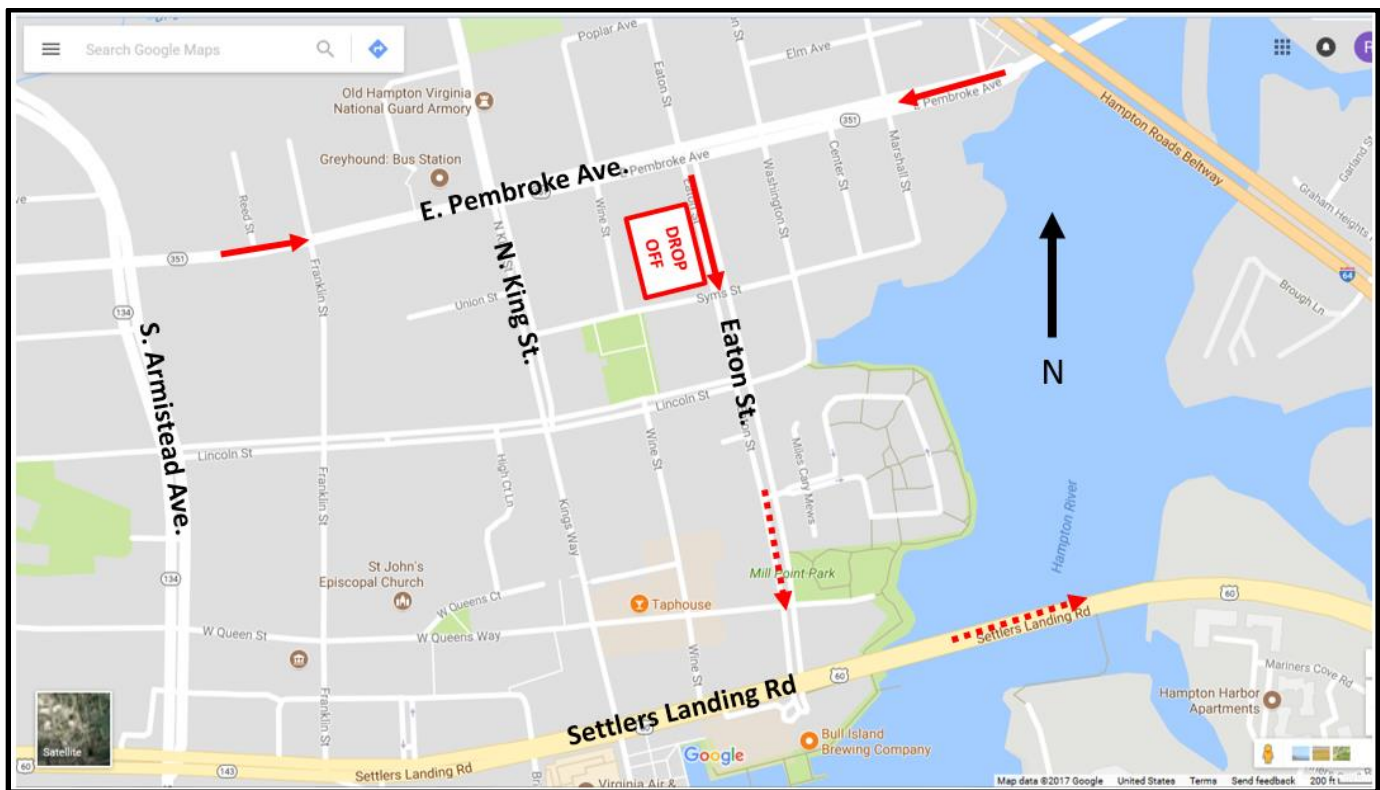

HU 2017 HOMECOMING PARADE PARTICIPANTS

DROP-OFF & PICK-UP INSTRUCTIONS

- Drop off site GPS address: **398 EATON ST. HAMPTON VA**
- All buses/vehicles dropping off parade participants **must be going southbound** on EATON ST. between E. PEMBROKE AVE. and SYMS ST.; see map below.
- Drop off passengers on west side of EATON ST. (red box on map)

After discharging passengers, proceed to pick up site:

- Pick up site GPS address: **3 SHORE RD. HAMPTON VA**
- Proceed on south on EATON ST, at the stop light turn left onto SETTLERS LANDING RD.
- Proceed over the Hampton River on the Booker T. Washington bridge

CONTINUES ON PAGE 2

HU 2017 HOMECOMING PARADE PARTICIPANTS PASSENGER DROP-OFF & PICK-UP INST., CONT.

- At the stoplight turn right onto HAMPTON HARBOR AVE.
- At the second stop sign turn right onto E. TYLER ST.
- At the stop light turn left onto CEMETERY RD.
- At the second stop sign turn right onto MARSHALL AVE.
- At the next street turn left onto ORCHARD RD.
- Proceed to the end of ORCHARD RD. and turn left onto SHORE RD.
- Pick up location is on SHORE RD. (red box on map)
- After pick up, proceed to end of SHORE RD. turn right onto EMANCIPATION DR.
- At the stop sign, turn left onto MLK Jr. Dr.
- At the stop sign turn left onto MALLORY ST.
- Entrance to I-64 East is on the right, entrance to I-64 West over bridge on the left.